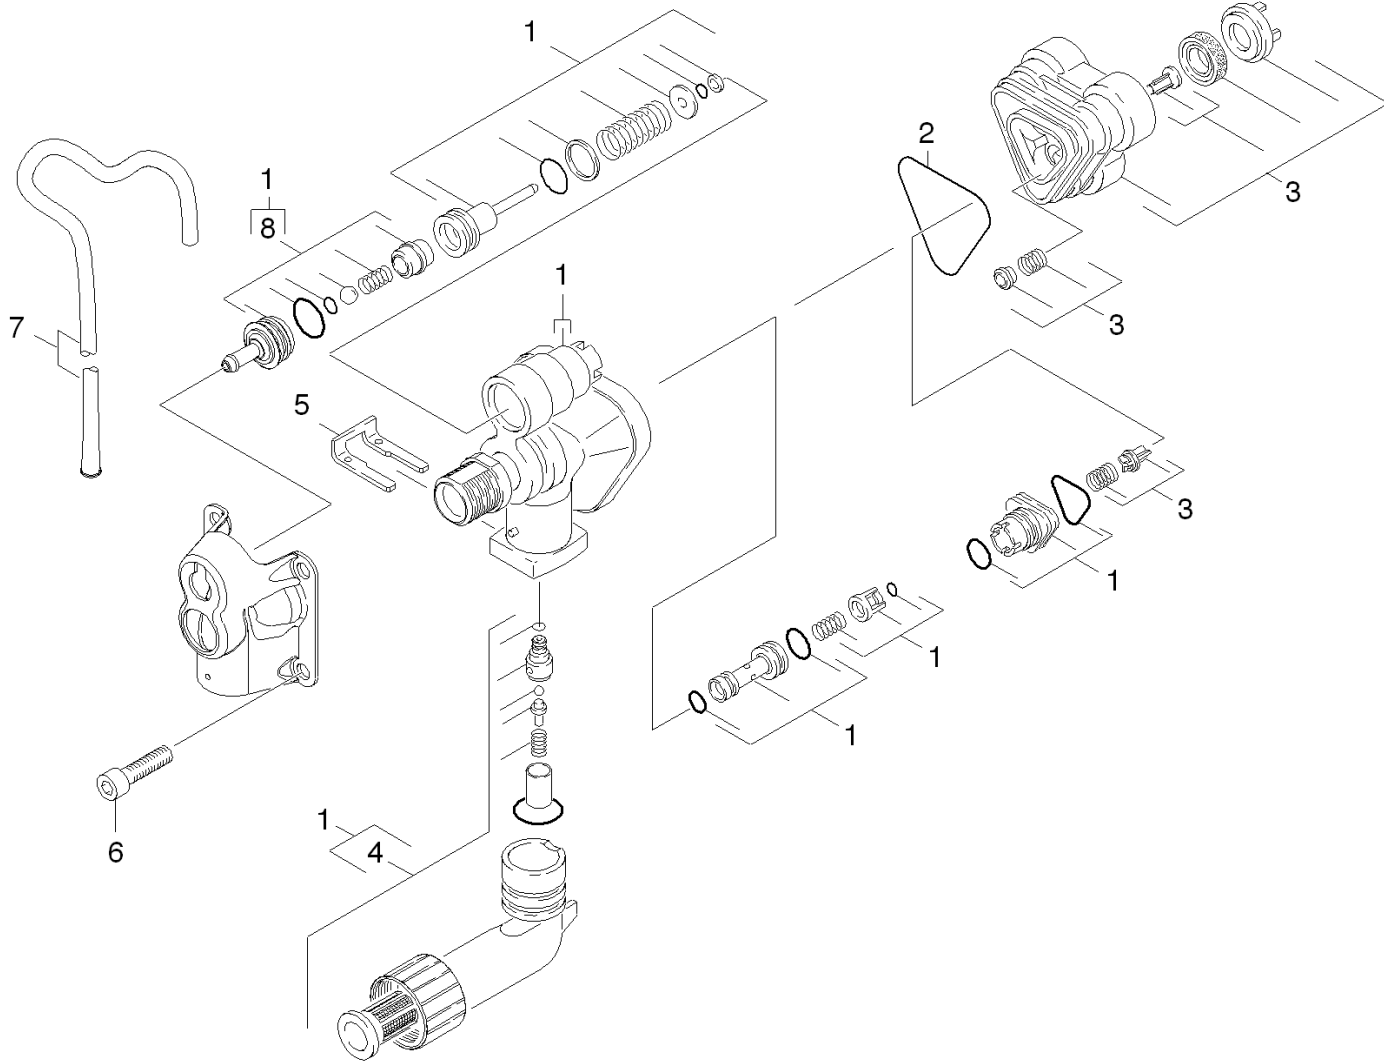

2.1 Housing

2.1 Housing

POS	DESCRIPTION ADDITIONAL INFORMATIONS	PART NO	QTY.	FROM SER.NR.	UP TO SER. NR.
1	Manifold complete replacement *	97501560	1		
2	FORM O-RING	90814220	1		
3	Cylinder head complete K2.93 Spare Part	97601970	1		
4	Suction cover replacement +SV *	97501550	1		
5	CLAMP	90391480	1		
6	SCREW M8x55 CLASSE 8.8	90862000	4		
7		90119110	1		
8	Nipple chemistry complete (CEN)	97500580	1